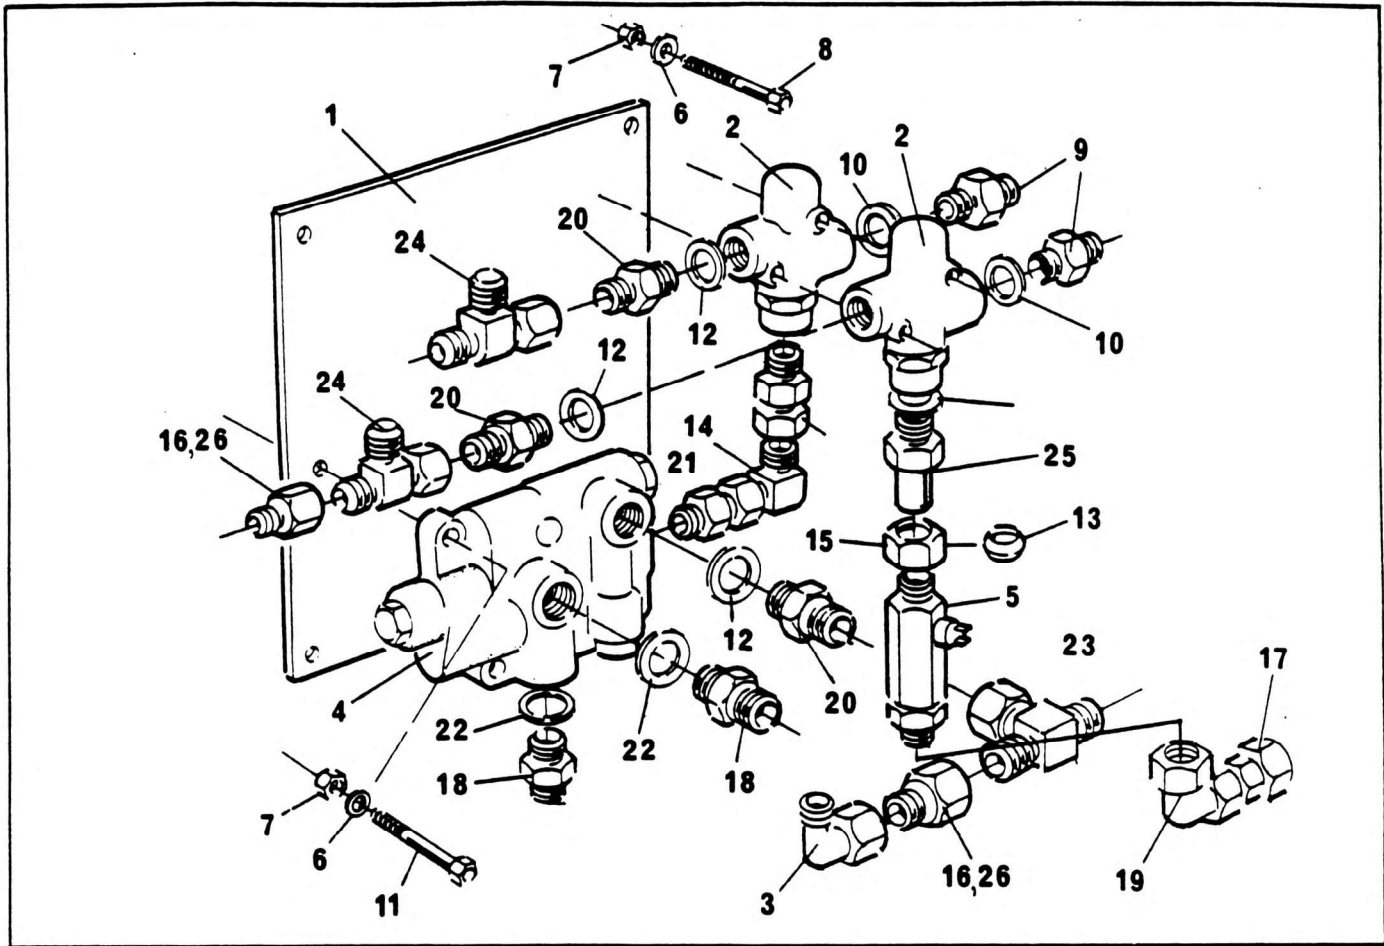

STEERING VALVE ASSEMBLY ORFS

NO.	PART NO.	QTY.	DESCRIPTION	NO.	PART NO.	QTY.	DESCRIPTION
1	6-705-991536	1	Baseplate	23	7-447-121235	1	Tee - Piece
2 +	7-926-990291	1	Flow Control Valve	24	7-447-121234	2	Tee - Piece
3	7-447-080833	1	Elbow 90°	25	7-013-990110	1	Adaptor M22 - M22 Standpipe
4 +	7-926-990290	1	Valve Block	26	7-447-120813	2	Reducing Adaptor 3/4" ORFS - 1/2" ORFS
5 +	7-872-990182	1	Flow Indicator				+ See further breakdown in this group
6	7066529	4	Washer M10				
7	7069301	4	Nut M10				
8	7091303	2	Bolt M10 x 120 Long				
9	7-443-991227	2	Adaptor M27 x 2 1/2"				
10	7355408	2	Seal 3/4" BSP				
11	7091107	2	Bolt M10 x 55 Long				
12	7355406	3	Seal				
13	7-013-990112	1	Olive				
14	7-443-990780	1	Elbow M22 x 16 Tube				
15	7-013-990111	1	Nut				
16	7-447-121225	2	Nut				
17	7-443-990457	1	Reducer Standpipe 22-15 O/D				
18	7-443-991190	2	Adaptor M22 x 1/2"				
19	7-443-990464	1	Elbow				
20	7-443-991222	3	Adaptor M26 Male 3/4" Male				
21	7-443-990782	1	Adaptor M22 x 16 Tube				
22	7-949-990192	2	Washer Copper				